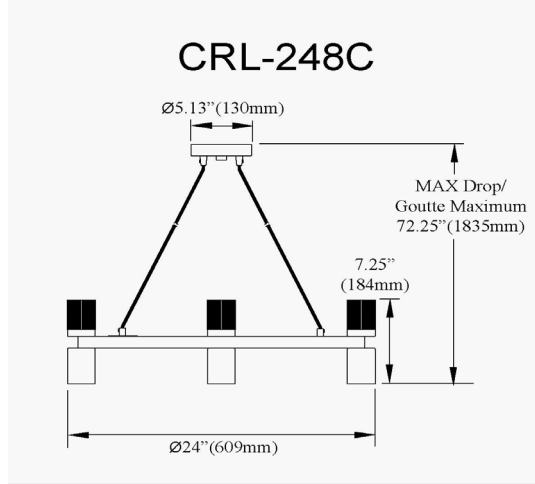

CRL-248C-MB - Cerelia 8LT Chandelier, MB

8 Light Chandelier in Matte Black

Height	7.25"
Width/Length	24"
Depth	24"
Weight	10 lbs

Body Material	Metal
Finish/Color	Matte Black
Type of Finish	Painted

Light Qty	8
Light Base	GU10
Light Max Watt	50W
Light Inc	No

Dimmable	Dimmable
LED Compatible	LED Compatible
Total Wattage	400W

Rated For	Damp
Voltage	120V

Approval	cUL or equivalent
Warranty	1 Year Limited
Install Position	Ceiling

Extension Length 72

Date:	Notes:
Fixture Type:	
Job Name:	